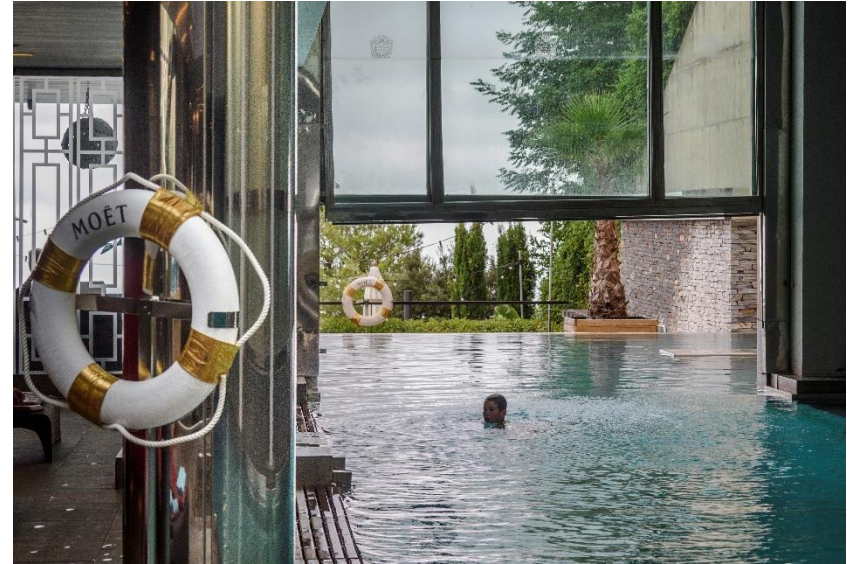

LOBBY AREA

BISTRO 1925

BISTRO 1925

LES TERRASSES

BAR & LOUNGE

LES TERRASSES

BAR & LOUNGE

LES TERRASSES

CLUB LUNA

WELLNESS ZONE

INTERIOR AND EXTERIOR HEATED SWIMMING POOL

Spa L'Occitane

GRAN HOTEL
LA FLORIDA

BARCELONA · ★★★★★

Where anything is possible...