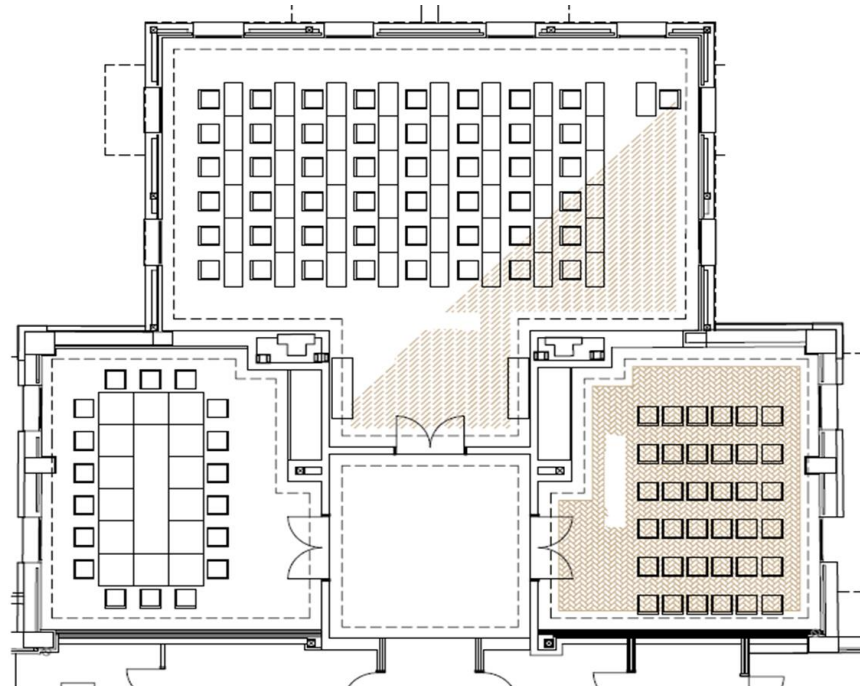

FAMILY ROOM WITH TERRACE

DESIGN SKY SUITE BY CROCELLA

DESIGN SKY SUITE BY COCOMAT

JAPANESE SUITE

SUITE DUPLEX

FAMILY DUPLEX SUITE BY COCOMAT

PRESIDENTIAL SUITE, TWO BEDROOMS

MEETING SPACES

GARDEN BARCELONA

GARDEN MEDITERRANEA

GARDEN FLORIDA

TB BAR

MEETING AREA TERRACES

TIBIDABO I AND II

MEETING SPACES

MEETING ROOMS	TEATRO	ESCUELA	U	IMPERIAL	COCTEL	BANQUETE	CABARET	M2	DIMENSIONES
Garden Florida	40	25	20	22	35	30	N/A	46	6X7,5X2,8
Garden Barcelona	110	60	45	40	100	70	48	115	13X8X2,70
Garden Mediterranea	40	25	20	22	35	30	N/A	46	6X7,5X2,8
Tibidabo	84	54	44	49	N/A	N/A	20	63	13,3X4,75X2,70
Tibidabo 1	35	30	25	29	N/A	N/A	12	35,8	7,5x4,75x2,70
Tibidabo 2	28	18	15	18	N/A	N/A	6	25,8	5,45x4,75x2,70
Café 1925	180	130	60	60	200	120	80	185	10,50X18X2,90
Club Luna	N/A	N/A	N/A	N/A	150	N/A	N/A	115	11,10X10,30X2,80
Spa	N/A	N/A	N/A	N/A	300	180 // 250	N/A	200	36,25X5X2,60