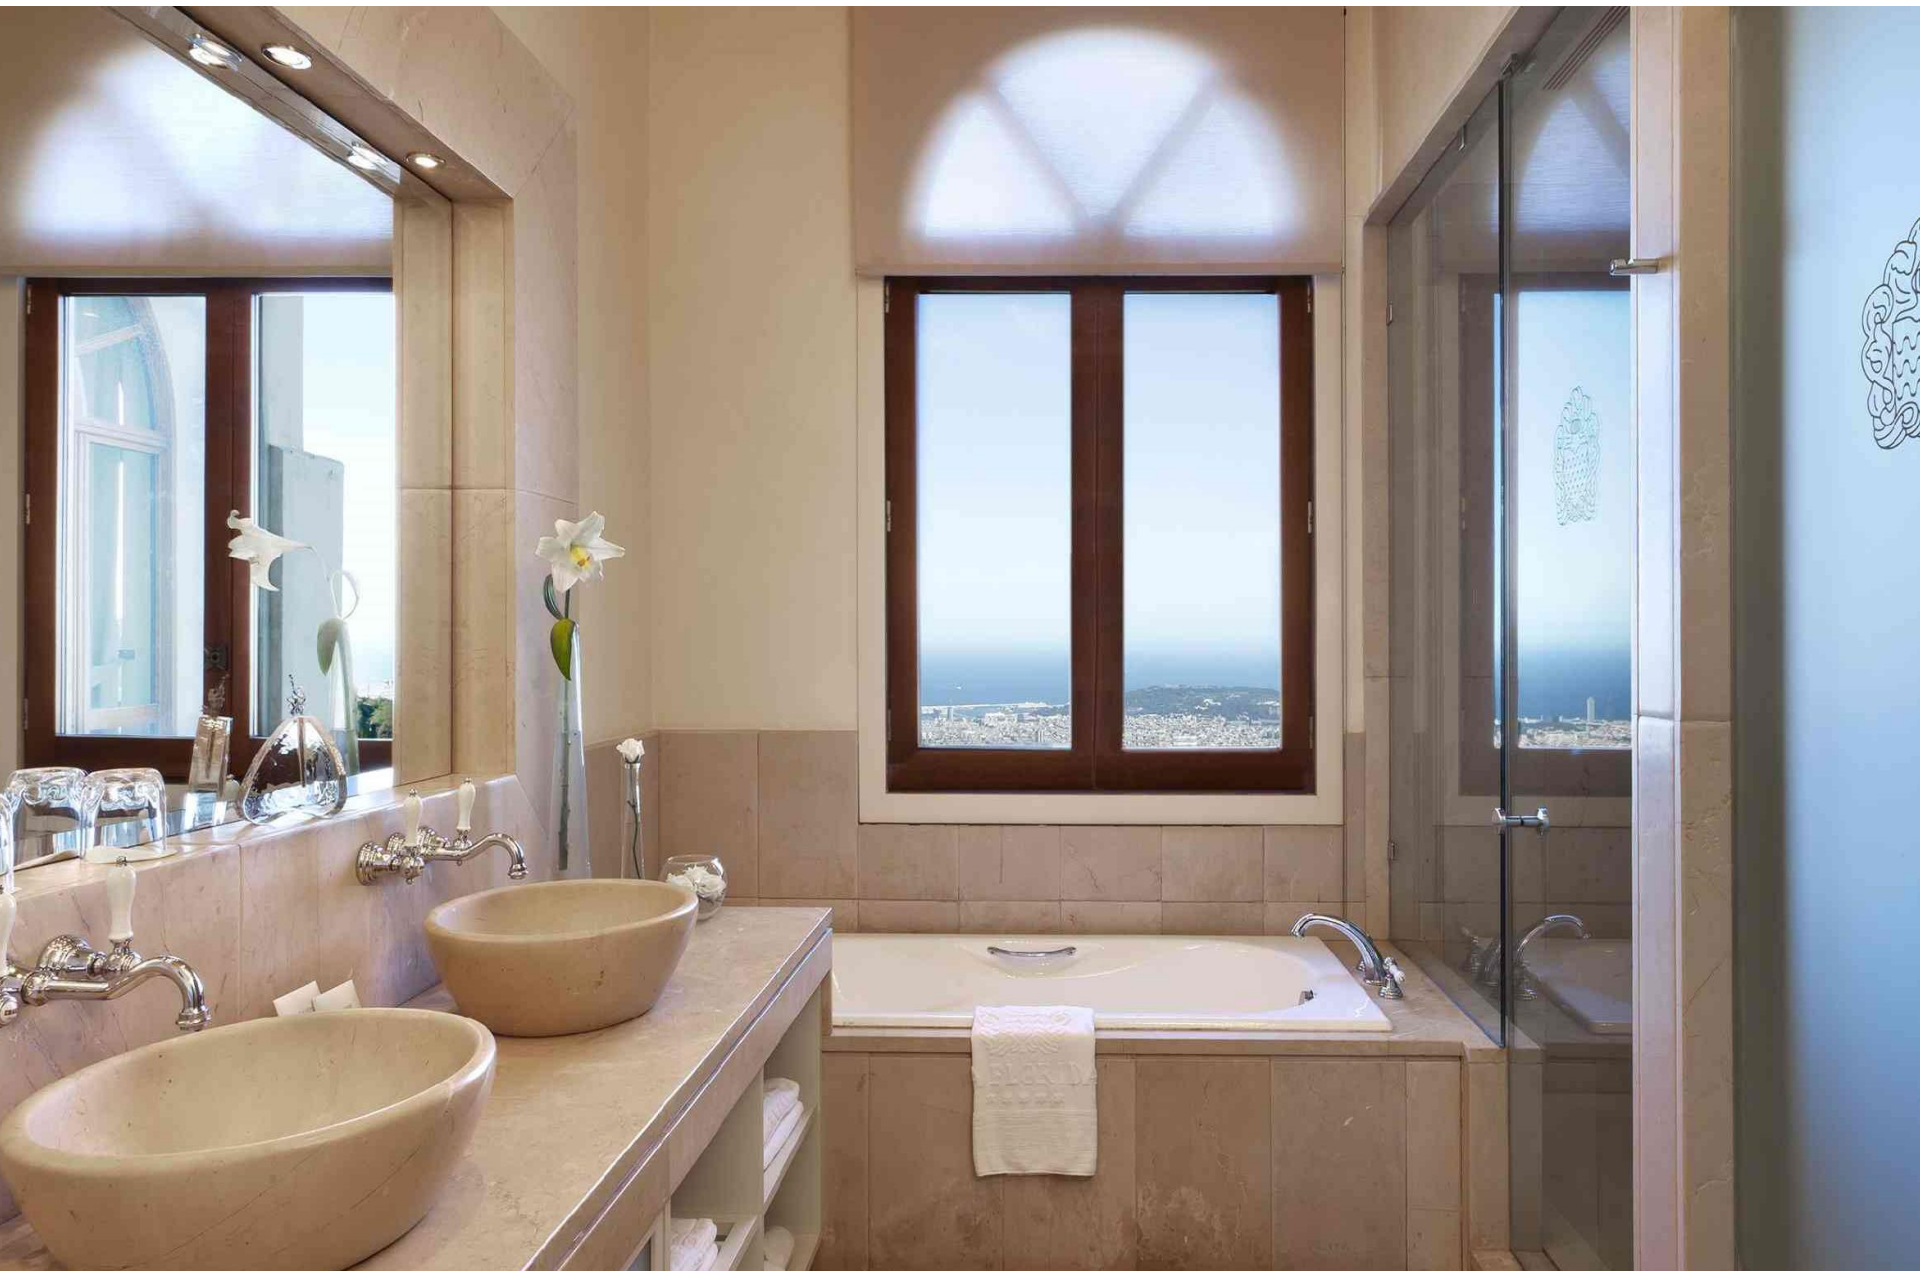

BAR & LOUNGE

ROOMS

DELUXE ROOM, SEA OR MOUNTAIN VIEW

208 DELUXE ROOM SEA VIEW

DELUXE ROOM - BATHROOM

TERRACE ROOM , SEA OR MOUNTAIN VIEW

TERRACE ROOM, SEA VIEW

JUNIOR SUITE

FAMILY ROOM WITH TERRACE

DESIGN SKY SUITE BY CROCELLA

DESIGN SKY SUITE BY COCOMAT

JAPANESE SUITE

SUITE DUPLEX

FAMILY DUPLEX SUITE BY COCOMAT

PRESIDENTIAL SUITE, TWO BEDROOMS

MEETING SPACES